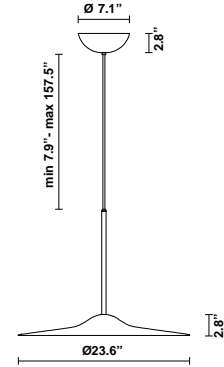

Acustica F58

F58A71A43

Gio Minelli & Marco Fossati

Fixture type

Project name

Dimensions

Material

Recycled PET, PMMA, Aluminum

Lamp type: LED

Wattage: 20W

Color temperature: 3000K

CRI: 90

Lumens: 1604