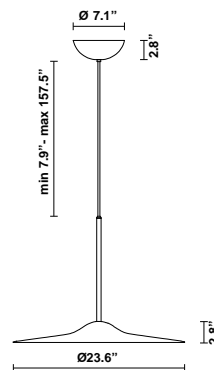

Acustica F58

F58A71A47

Gio Minelli & Marco Fossati

Fixture type

Project name

Dimensions

Material

Recycled PET, PMMA, Aluminum

Color

Honey

Other colors available

Check online www.fabbian.us

Included accessories

LED, Driver

Weight Lamp

6.6lbs (3Kg)

Lamp type: LED

Wattage: 20W

Color temperature: 3000K

CRI: 90

Lumens: 1604