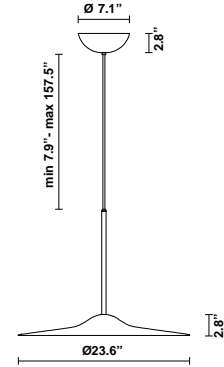

Acustica F58

F58A72A32

Gio Minelli & Marco Fossati

Fixture type

Project name

Dimensions

Material

Recycled PET, PMMA, Aluminum

Lamp type: LED

Wattage: 20W

Color temperature: 2700K

CRI: 90

Lumens: 1604