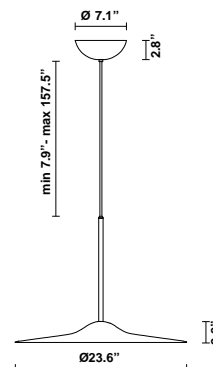

## Dimensions

## Weight Lamp

6.6lbs (3Kg)