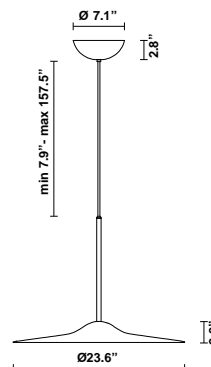

Acustica F58

F58A72A47

Gio Minelli & Marco Fossati

Fixture type

Project name

Dimensions

Material

Recycled PET, PMMA, Aluminum

Color

Honey

Other colors available

Check online www.fabbian.us

Included accessories

LED, Driver

Weight Lamp

6.6lbs (3Kg)

Lamp type: LED

Wattage: 20W

Color temperature: 2700K

CRI: 90

Lumens: 1604