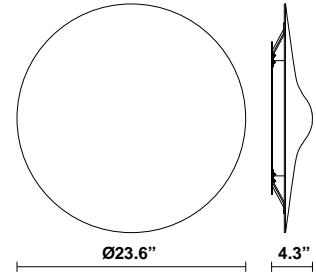

Acustica F58

F58G11A06

Gio Minelli & Marco Fossati

Fixture type

Project name

Dimensions

Material

Recycled PET, PMMA, Aluminum