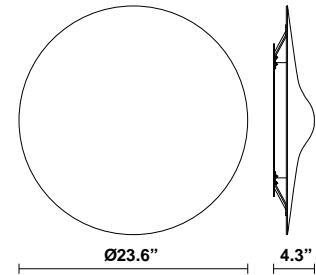

Acustica F58

F58G11A32

Gio Minelli & Marco Fossati

Fixture type

Project name

Dimensions

Material

Recycled PET, PMMA, Aluminum

Lamp type: LED

Wattage: 37W

Color temperature: 3000K

CRI: 90

Lumens: 1725