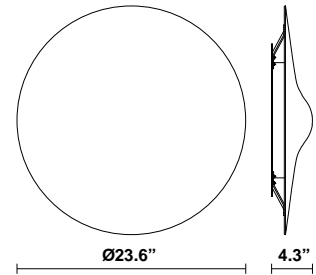

Acustica F58

F58G11A32

Gio Minelli & Marco Fossati

Fixture type

Project name

Dimensions

Material

Recycled PET, PMMA, Aluminum