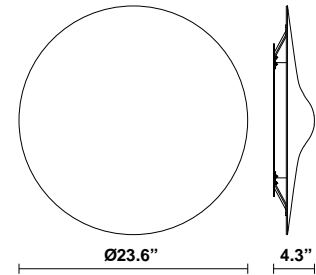

Acustica F58

F58G11A37

Gio Minelli & Marco Fossati

Fixture type

Project name

Dimensions

Material

Recycled PET, PMMA, Aluminum

Lamp type: LED

Wattage: 37W

Color temperature: 3000K

CRI: 90

Lumens: 1725