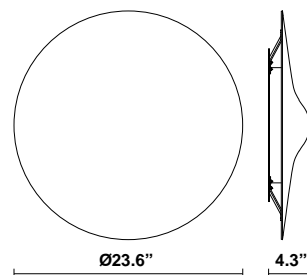

Acustica F58

F58G11A37

Gio Minelli & Marco Fossati

Fixture type

Project name

Dimensions

Material

Recycled PET, PMMA, Aluminum