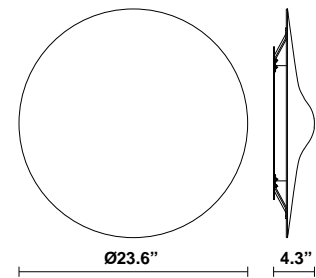

Acustica F58

F58G11A43

Gio Minelli & Marco Fossati

Fixture type

Project name

Dimensions

Material

Recycled PET, PMMA, Aluminum

Lamp type: LED

Wattage: 37W

Color temperature: 3000K

CRI: 90

Lumens: 1725