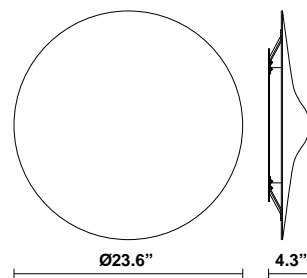

Acustica F58

F58G11A43

Gio Minelli & Marco Fossati

Fixture type

Project name

Dimensions

Material

Recycled PET, PMMA, Aluminum