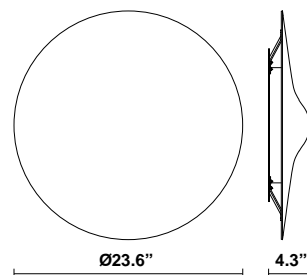

Dimensions

Description

Wall-ceiling light with a large and thin lampshade designed to absorb surrounding sounds and create a high level of acoustic comfort while providing indirect ambient illumination. Recycled PET shade. Suitable for restaurants, corporate, hospitality, and other public spaces.

Voltage

120-277V (UNV)

Dimmable

0-10V

Specs

DRY

IP40

Light source and Technical

Lamp type: LED

Wattage: 37W

Color temperature: 3000K

CRI: 90

Lumens: 1725

Material

Recycled PET, PMMA, Aluminum

Color

Honey

Other colors available

Check online www.fabbian.us

Included accessories

LED, Driver

Options

4000K by request 47 custom color choices (minimum quantities apply) View color choices [here](#)

Features

Flicker-Free 3 McAdam Step binning