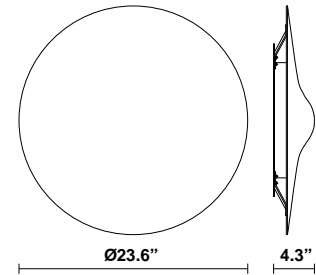

Acustica F58

F58G12A06

Gio Minelli & Marco Fossati

Fixture type

Project name

Dimensions

Material

Recycled PET, PMMA, Aluminum

Lamp type: LED

Wattage: 37W

Color temperature: 2700K

CRI: 90

Lumens: 1725