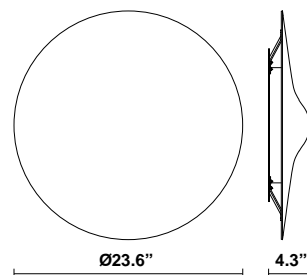

Dimensions

Material

Recycled PET, PMMA, Aluminum

Color

Coral

Other colors available

Check online www.fabbian.us

Included accessories

LED, Driver

Options

4000K by request 47 custom color choices (minimum quantities apply) View color choices [here](#)

Description

Wall-ceiling light with a large and thin lampshade designed to absorb surrounding sounds and create a high level of acoustic comfort while providing indirect ambient illumination. Recycled PET shade. Suitable for restaurants, corporate, hospitality, and other public spaces.

Voltage

120-277V (UNV)

Dimmable

0-10V

Specs

DRY

IP40

Light source and Technical

Lamp type: LED

Wattage: 37W

Color temperature: 2700K

CRI: 90

Lumens: 1725