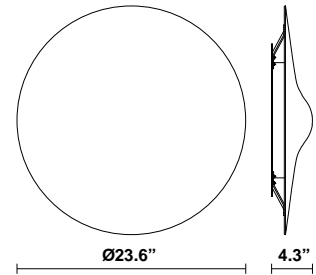

Acustica F58

F58G12A32

Gio Minelli & Marco Fossati

Fixture type

Project name

Dimensions

Material

Recycled PET, PMMA, Aluminum