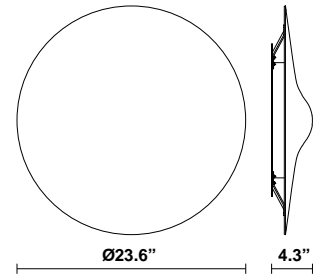

Dimensions

Description

Wall-ceiling light with a large and thin lampshade designed to absorb surrounding sounds and create a high level of acoustic comfort while providing indirect ambient illumination. Recycled PET shade. Suitable for restaurants, corporate, hospitality, and other public spaces.

Voltage

120-277V (UNV)

Dimmable

0-10V

Specs

DRY

IP40

Light source and Technical

Lamp type: LED

Wattage: 37W

Color temperature: 2700K

CRI: 90

Lumens: 1725

Material

Recycled PET, PMMA, Aluminum

Color

Concrete

Other colors available

Check online www.fabbian.us

Included accessories

LED, Driver

Options

4000K by request 47 custom color choices (minimum quantities apply) View color choices [here](#)

Features

Flicker-Free 3 McAdam Step binning