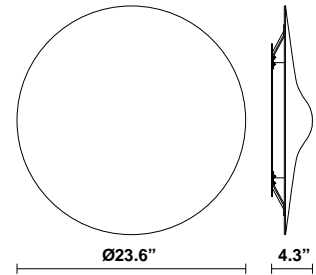

Dimensions

Material

Recycled PET, PMMA, Aluminum

Color

Lawn Green

Other colors available

Check online www.fabbian.us

Included accessories

LED, Driver

Options

4000K by request 47 custom color choices (minimum quantities apply) View color choices [here](#)

Features

Flicker-Free 3 McAdam Step binning

Description

Wall-ceiling light with a large and thin lampshade designed to absorb surrounding sounds and create a high level of acoustic comfort while providing indirect ambient illumination. Recycled PET shade. Suitable for restaurants, corporate, hospitality, and other public spaces.

Voltage

120-277V (UNV)

Dimmable

0-10V

Specs

DRY

IP40

Light source and Technical

Lamp type: LED

Wattage: 37W

Color temperature: 2700K

CRI: 90

Lumens: 1725