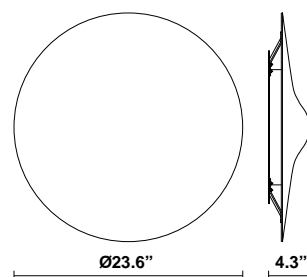

Dimensions

Description

Wall-ceiling light with a large and thin lampshade designed to absorb surrounding sounds and create a high level of acoustic comfort while providing indirect ambient illumination. Recycled PET shade. Suitable for restaurants, corporate, hospitality, and other public spaces.

Voltage

120-277V (UNV)

Dimmable

0-10V

Specs

DRY

IP40

Light source and Technical

Lamp type: LED

Wattage: 37W

Color temperature: 2700K

CRI: 90

Lumens: 1725

Material

Recycled PET, PMMA, Aluminum

Color

Honey

Other colors available

Check online www.fabbian.us

Included accessories

LED, Driver

Options

4000K by request 47 custom color choices (minimum quantities apply) View color choices [here](#)