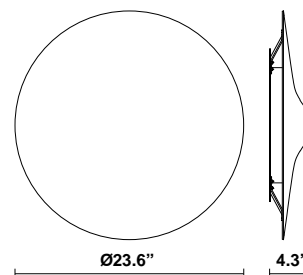

Dimensions

Material

Recycled PET, PMMA, Aluminum

Color

Honey

Other colors available

Check online www.fabbian.us

Included accessories

LED, Driver

Options

4000K by request 47 custom color choices (minimum quantities apply) View color choices [here](#)

Features

Flicker-Free 3 McAdam Step binning

Description

Wall-ceiling light with a large and thin lampshade designed to absorb surrounding sounds and create a high level of acoustic comfort while providing indirect ambient illumination. Recycled PET shade. Suitable for restaurants, corporate, hospitality, and other public spaces.

Voltage

120-277V (UNV)

Dimmable

0-10V

Specs

DRY

IP40

Light source and Technical

Lamp type: LED

Wattage: 37W

Color temperature: 2700K

CRI: 90

Lumens: 1725