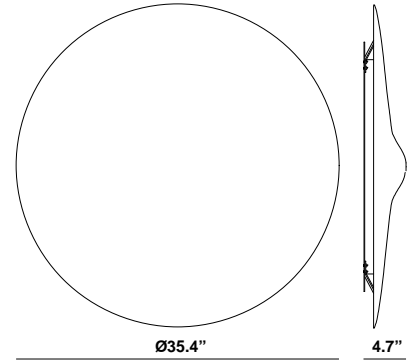

Dimensions

Material

Recycled PET, PMMA, Aluminum

Color

Other colors available

Check online www.fabbian.us

Included accessories

LED, Driver

Options

4000K by request 47 custom color choices (minimum quantities apply) View color choices [here](#)

Features

Flicker-Free 3 McAdam Step binning

Description

Wall-ceiling light with a large and thin lampshade designed to absorb surrounding sounds and create a high level of acoustic comfort while providing indirect ambient illumination. Recycled PET shade. Suitable for restaurants, corporate, hospitality, and other public spaces.

Voltage

120-277V (UNV)

Dimmable

0-10V

Specs

DRY

IP40

Light source and Technical

Lamp type: LED

Wattage: 72W

Color temperature: 3000K

CRI: 90

Lumens: 3295