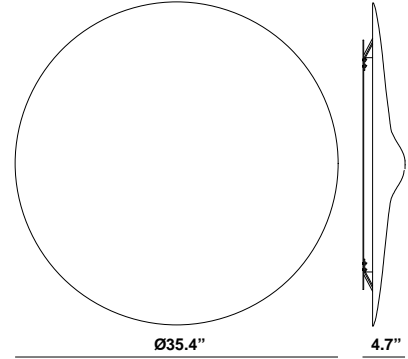

Acustica F58

F58G31A37

Gio Minelli & Marco Fossati

Fixture type

Project name

Dimensions

Description

Wall-ceiling light with a large and thin lampshade designed to absorb surrounding sounds and create a high level of acoustic comfort while providing indirect ambient illumination. Recycled PET shade. Suitable for restaurants, corporate, hospitality, and other public spaces.