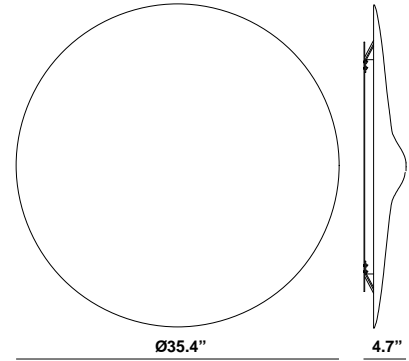

Acustica F58

F58G31A47

Gio Minelli & Marco Fossati

Fixture type

Project name

Dimensions

Description

Wall-ceiling light with a large and thin lampshade designed to absorb surrounding sounds and create a high level of acoustic comfort while providing indirect ambient illumination. Recycled PET shade. Suitable for restaurants, corporate, hospitality, and other public spaces.