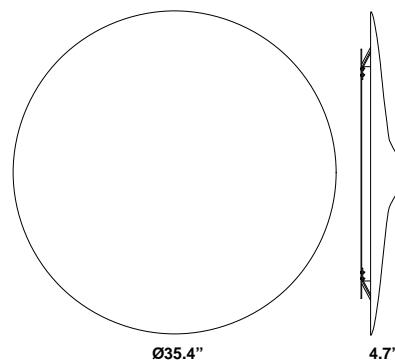

Acustica F58

F58G32A06

Gio Minelli & Marco Fossati

Fixture type

Project name

Dimensions

Description

Wall-ceiling light with a large and thin lampshade designed to absorb surrounding sounds and create a high level of acoustic comfort while providing indirect ambient illumination. Recycled PET shade. Suitable for restaurants, corporate, hospitality, and other public spaces.