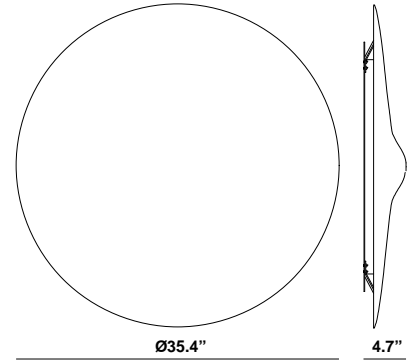

Acustica F58

F58G32A37

Gio Minelli & Marco Fossati

Fixture type

Project name

Dimensions

Description

Wall-ceiling light with a large and thin lampshade designed to absorb surrounding sounds and create a high level of acoustic comfort while providing indirect ambient illumination. Recycled PET shade. Suitable for restaurants, corporate, hospitality, and other public spaces.