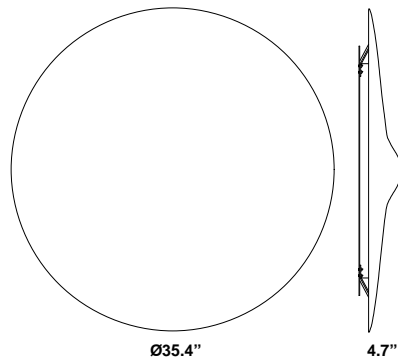

Dimensions

Description

Wall-ceiling light with a large and thin lampshade designed to absorb surrounding sounds and create a high level of acoustic comfort while providing indirect ambient illumination. Recycled PET shade. Suitable for restaurants, corporate, hospitality, and other public spaces.

Voltage

120-277V (UNV)

Dimmable

0-10V

Specs

DRY

IP40

Light source and Technical

Lamp type: LED

Wattage: 72W

Color temperature: 3000K

CRI: 90

Lumens: 3295

Material

Recycled PET, PMMA, Aluminum

Color

Concrete

Other colors available

Check online www.fabbian.us

Included accessories

LED, Driver

Options

4000K by request 47 custom color choices (minimum quantities apply) View color choices [here](#)