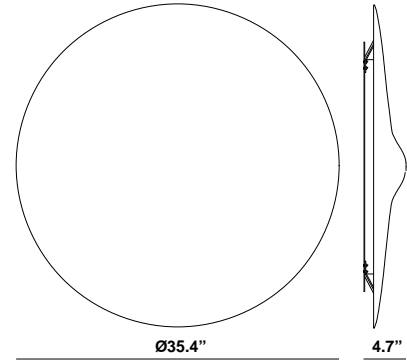

Acustica F58

F58G32A37

Gio Minelli & Marco Fossati

Fixture type

Project name

Dimensions

Description

Wall-ceiling light with a large and thin lampshade designed to absorb surrounding sounds and create a high level of acoustic comfort while providing indirect ambient illumination. Recycled PET shade. Suitable for restaurants, corporate, hospitality, and other public spaces.