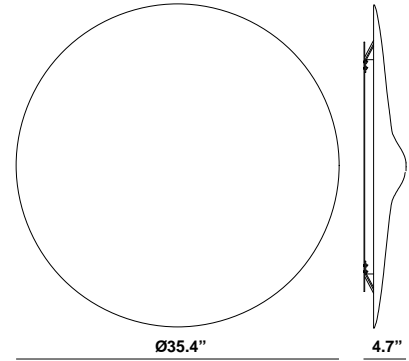

Acustica F58

F58G32A43

Gio Minelli & Marco Fossati

Fixture type

Project name

Dimensions

Description

Wall-ceiling light with a large and thin lampshade designed to absorb surrounding sounds and create a high level of acoustic comfort while providing indirect ambient illumination. Recycled PET shade. Suitable for restaurants, corporate, hospitality, and other public spaces.