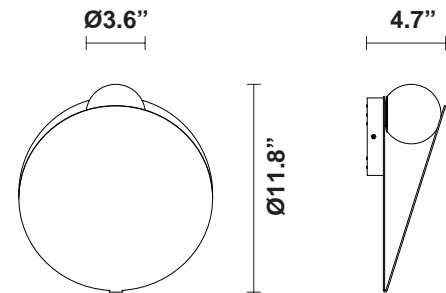

Akoya F61

F61D12A25

Filippo Protasoni

Fixture type

Project name

Dimensions

Description

Wall lamp made of two metal discs with a glass diffuser housed between them like a luminous pearl in a shell. Akoya Wall can be mounted in any direction - up, down, left or right.