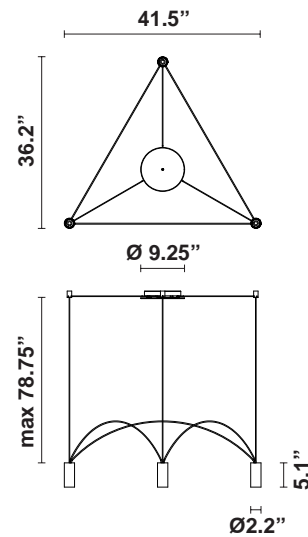

Dome F65

F65A11LTA02

Alessandro Di Prisco

Fixture type

Project name

Dimensions

Material

Aluminum, Iron

Color

 Black

Other colors available

Check online www.fabbian.us

Included accessories

3 arches, canopy with dimmable electronic driver

Weight Lamp

7.6 lbs

Wattage: 7W

Color temperature: 3000K

CRI: 90

Lumens: 2760