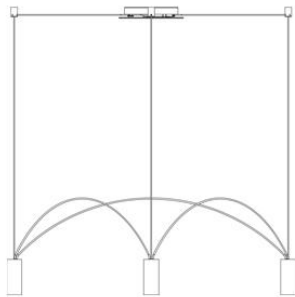

Dome F65

F65A11LTA02

Alessandro Di Prisco

Fixture type

Project name

Dimensions

Material

Aluminum, Iron

Color

 Black

Other colors available

Check online www.fabbian.us

Included accessories

3 arches, canopy with dimmable electronic driver

Weight Lamp

7.6 lbs