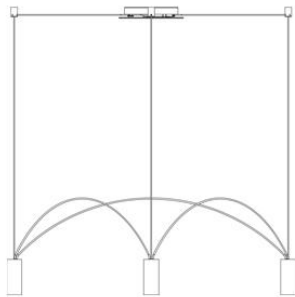

Dome F65

F65A11LTA12

Alessandro Di Prisco

Fixture type

Project name

Dimensions

Material

Aluminum, Iron

Color

 Gold

Other colors available

Check online www.fabbian.us

Included accessories

3 arches, canopy with dimmable electronic driver

Weight Lamp

7.6 lbs