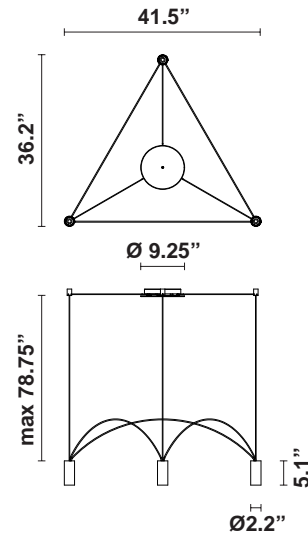

Dome F65

F65A11LTA12

Alessandro Di Prisco

Fixture type

Project name

Dimensions

Material

Aluminum, Iron

Wattage: 7W

Color temperature: 3000K

CRI: 90

Lumens: 2760