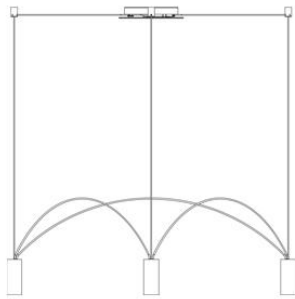

Dome F65

F65A11STA02

Alessandro Di Prisco

Fixture type

Project name

Dimensions

Material

Aluminum, Iron

Color

 Black

Other colors available

Check online www.fabbian.us

Included accessories

3 arches, canopy with dimmable electronic driver

Weight Lamp

7.6 lbs