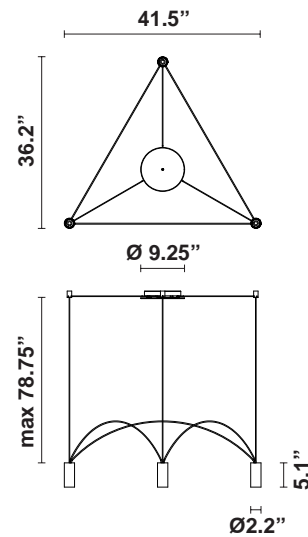

Dome F65

F65A11STA02

Alessandro Di Prisco

Fixture type

Project name

Dimensions

Material

Aluminum, Iron

Color

 Black

Other colors available

Check online www.fabbian.us

Included accessories

3 arches, canopy with dimmable electronic driver

Weight Lamp

7.6 lbs

Wattage: 7W

Color temperature: 3000K

CRI: 90

Lumens: 2760