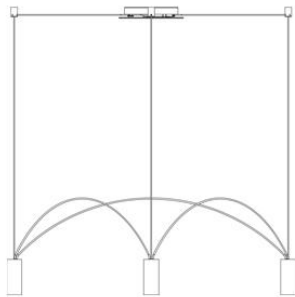

Dome F65

F65A11STA12

Alessandro Di Prisco

Fixture type

Project name

Dimensions

Material

Aluminum, Iron

Color

 Gold

Other colors available

Check online www.fabbian.us

Included accessories

3 arches, canopy with dimmable electronic driver

Weight Lamp

7.6 lbs