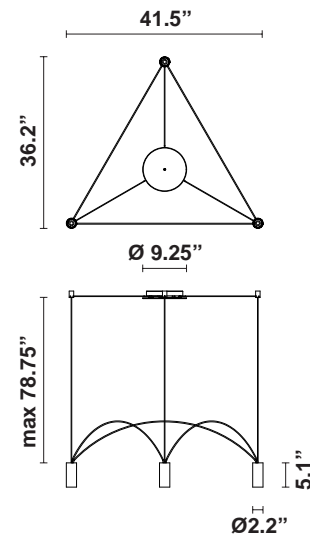

Dome F65

F65A11STA12

Alessandro Di Prisco

Fixture type

Project name

Dimensions

Material

Aluminum, Iron

Wattage: 7W

Color temperature: 3000K

CRI: 90

Lumens: 2760