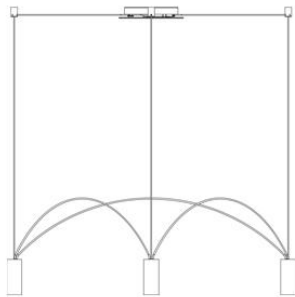

Dome F65

F65A12LTA12

Alessandro Di Prisco

Fixture type

Project name

Dimensions

Material

Aluminum, Iron

Color

 Gold

Other colors available

Check online www.fabbian.us

Included accessories

3 arches, canopy with dimmable electronic driver

Weight Lamp

7.6 lbs