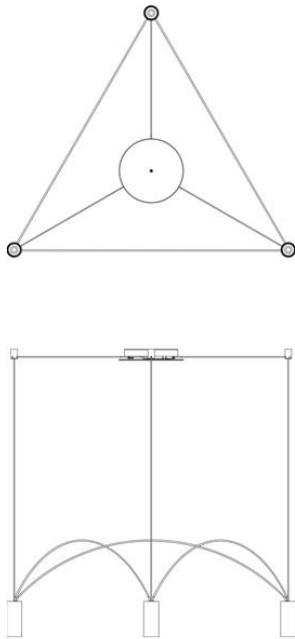

Dome F65

F65A12LTA12

Alessandro Di Prisco

Fixture type

Project name

Dimensions

Material

Aluminum, Iron

Color

 Gold

Other colors available

Check online www.fabbian.us

Included accessories

3 arches, canopy with dimmable electronic driver

Weight Lamp

7.6 lbs

Description

3 Light modular pendant light system in gold with 45-degree beam spreads.

Voltage	Dimmable
110V/277V	0-10V

Light source and Technical

Lamp type: LED
Wattage: 7W
Color temperature: 2700K
CRI: 90
Lumens: 2760