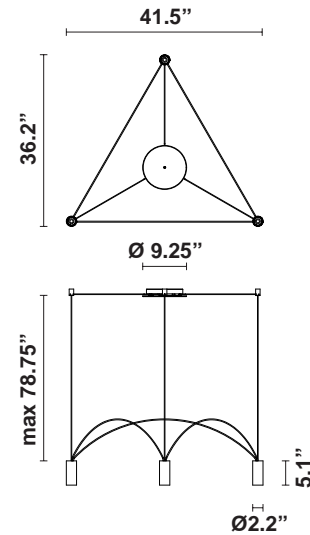

Dome F65

F65A12LTA12

Alessandro Di Prisco

Fixture type

Project name

Dimensions

Material

Aluminum, Iron

Color

 Gold

Other colors available

Check online www.fabbian.us

Included accessories

3 arches, canopy with dimmable electronic driver

Weight Lamp

7.6 lbs

Description

3 Light modular pendant light system in gold with 45-degree beam spreads.

Voltage	Dimmable
110V/277V	0-10V

Light source and Technical

Lamp type: LED
Wattage: 7W
Color temperature: 2700K
CRI: 90
Lumens: 2760