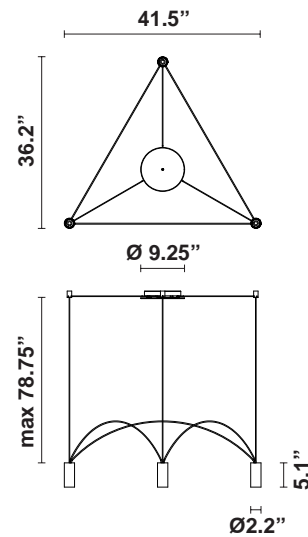

Dome F65

F65A12LTA12

Alessandro Di Prisco

Fixture type

Project name

Dimensions

Material

Aluminum, Iron

Wattage: 7W

Color temperature: 2700K

CRI: 90

Lumens: 2760