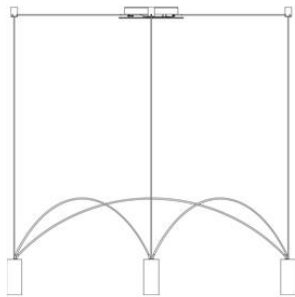

Dome F65

F65A12STA02

Alessandro Di Prisco

Fixture type

Project name

Dimensions

Material

Aluminum, Iron

Color

 Black

Other colors available

Check online www.fabbian.us

Included accessories

3 arches, canopy with dimmable electronic driver

Weight Lamp

7.6 lbs