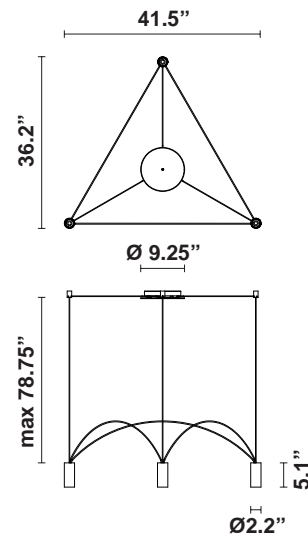

Dome F65

F65A12STA02

Alessandro Di Prisco

Fixture type

Project name

Dimensions

Material

Aluminum, Iron

Color

 Black

Other colors available

Check online www.fabbian.us

Included accessories

3 arches, canopy with dimmable electronic driver

Weight Lamp

7.6 lbs

Wattage: 7W

Color temperature: 2700K

CRI: 90

Lumens: 2760