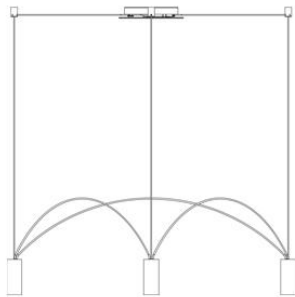

Dome F65

F65A12STA12

Alessandro Di Prisco

Fixture type

Project name

Dimensions

Material

Aluminum, Iron

Color

 Gold

Other colors available

Check online www.fabbian.us

Included accessories

3 arches, canopy with dimmable electronic driver

Weight Lamp

7.6 lbs