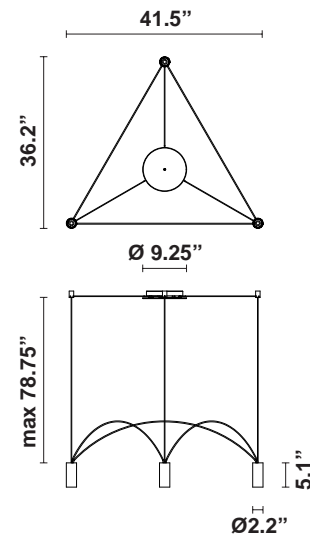

Dome F65

F65A12STA12

Alessandro Di Prisco

Fixture type

Project name

Dimensions

Material

Aluminum, Iron

Wattage: 7W

Color temperature: 2700K

CRI: 90

Lumens: 2760