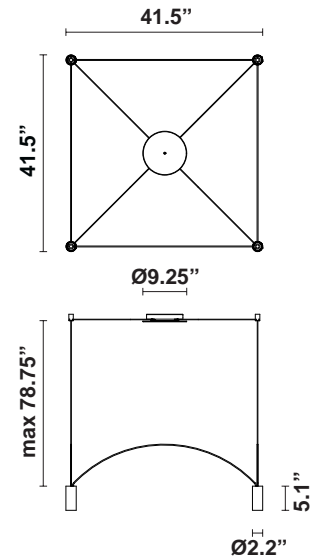

Dome F65

F65A11LQA02

Alessandro Di Prisco

Fixture type

Project name

Dimensions

Material

Aluminum, Iron

Color

 Black

Other colors available

Check online www.fabbian.us

Included accessories

4 arches, canopy with dimmable electronic driver

Weight Lamp

9.5 lbs

Description

4 Light modular pendant light system in black with 45-degree beam spreads.

Voltage

110V/277V

Dimmable

0-10V

Light source and Technical

Lamp type: LED

Wattage: 7W

Color temperature: 3000K

CRI: 90

Lumens: 3680