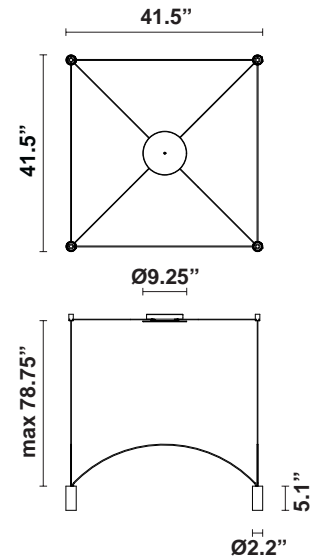

Fabbian

Dome F65

F65A11LQA02

Alessandro Di Prisco

Fixture type

Project name

Dimensions

Material

9.5 lbs

Description

4 Light modular pendant light system in black with 45-degree beam spreads.

Voltage

110V/277V

Dimmable

0-10V

Light source and Technical

Lamp type: LED

Wattage: 7W

Color temperature: 3000K

CRI: 90

Lumens: 3680