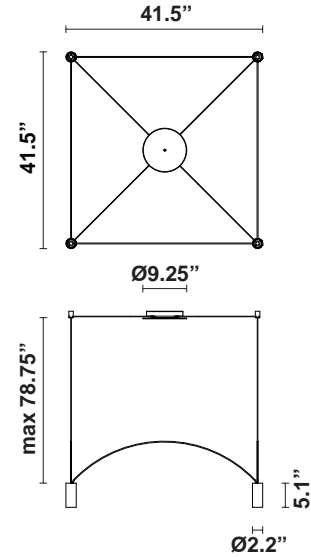

Fabbian

Dome F65

F65A11LQA12

Alessandro Di Prisco

Fixture type
Project name

Dimensions

Material

Aluminum, Iron

Color

 Gold

Other colors available

Check online www.fabbian.us

Included accessories

4 arches, canopy with dimmable electronic driver

Weight Lamp

9.5 lbs

Description

4 Light modular pendant light system in gold with 45-degree beam spreads.

| Voltage | Dimmable |
|-----------|----------|
| 110V/277V | 0-10V |

Light source and Technical

Lamp type: LED
Wattage: 7W
Color temperature: 3000K
CRI: 90
Lumens: 3680