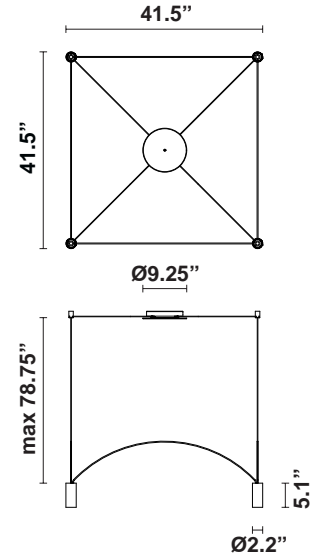

Dome F65

F65A11SQA02

Alessandro Di Prisco

Fixture type

Project name

Dimensions

Material

Aluminum, Iron

Color

 Black

Other colors available

Check online www.fabbian.us

Included accessories

4 arches, canopy with dimmable electronic driver

Weight Lamp

9.5 lbs

Description

4 Light modular pendant light system in black with 15-degree beam spreads.

Voltage

110V/277V

Dimmable

0-10V

Light source and Technical

Lamp type: LED

Wattage: 7W

Color temperature: 3000K

CRI: 90

Lumens: 3680