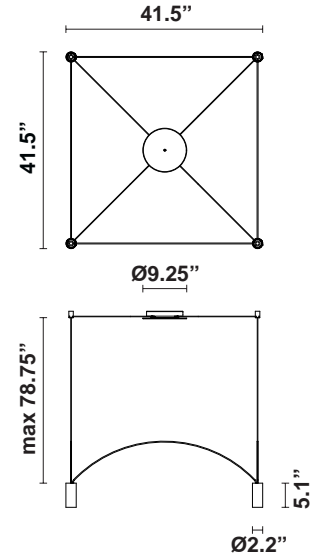

Dome F65

F65A11SQA12

Alessandro Di Prisco

Fixture type

Project name

Dimensions

Material

Aluminum, Iron

Color

 Gold

Other colors available

Check online www.fabbian.us

Included accessories

4 arches, canopy with dimmable electronic driver

Weight Lamp

9.5 lbs

Description

4 Light modular pendant light system in gold with 15-degree beam spreads.

Voltage

110V/277V

Dimmable

0-10V

Light source and Technical

Lamp type: LED

Wattage: 7W

Color temperature: 3000K

CRI: 90

Lumens: 3680