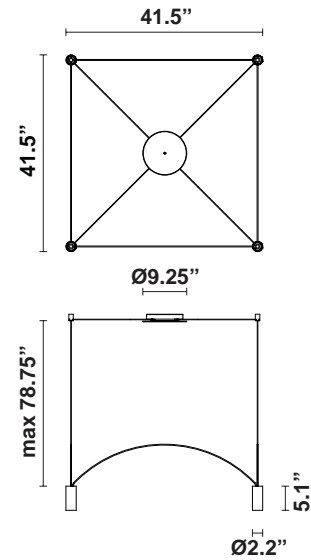

Fabbian

Dome F65

F65A11SQA12

Alessandro Di Prisco

Fixture type

Project name

Dimensions

Material

9.5 lbs

Description

4 Light modular pendant light system in gold with 15-degree beam spreads.

Voltage

110V/277V

Dimmable

0-10V

Light source and Technical

Lamp type: LED

Wattage: 7W

Color temperature: 3000K

CRI: 90

Lumens: 3680