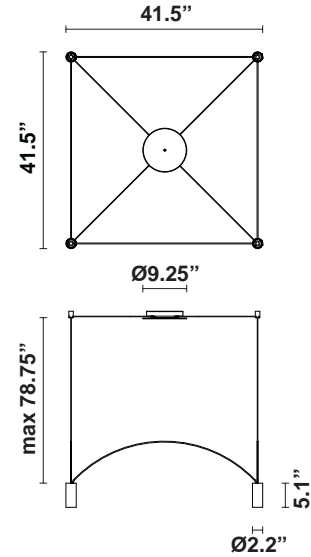

Dome F65

F65A12LQA12

Alessandro Di Prisco

Fixture type

Project name

Dimensions

Material

Aluminum, Iron

Color

 Gold

Other colors available

Check online www.fabbian.us

Included accessories

4 arches, canopy with dimmable electronic driver

Weight Lamp

9.5 lbs

Description

4 Light modular pendant light system in gold with 45-degree beam spreads.

Voltage

110V/277V

Dimmable

0-10V

Light source and Technical

Lamp type: LED

Wattage: 7W

Color temperature: 2700K

CRI: 90

Lumens: 3680