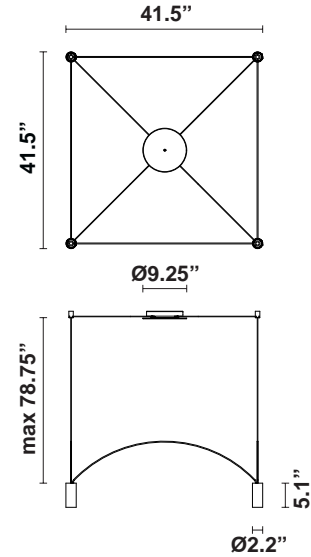

Dome F65

F65A12SQA12

Alessandro Di Prisco

Fixture type

Project name

Dimensions

Material

Aluminum, Iron

Color

 Gold

Other colors available

Check online www.fabbian.us

Included accessories

4 arches, canopy with dimmable electronic driver

Weight Lamp

9.5 lbs

Description

4 Light modular pendant light system in gold with 15-degree beam spreads.

Voltage	Dimmable
110V/277V	0-10V

Light source and Technical

Lamp type: LED
Wattage: 7W
Color temperature: 2700K
CRI: 90
Lumens: 3680