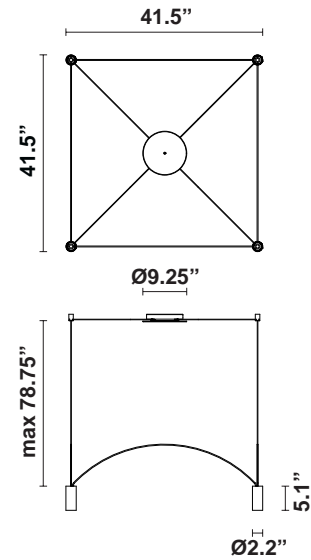

Dome F65

F65A12SQA12

Alessandro Di Prisco

Fixture type

Project name

Dimensions

Material

Aluminum, Iron

Color

 Gold

Other colors available

Check online www.fabbian.us

Included accessories

4 arches, canopy with dimmable electronic driver

Weight Lamp

9.5 lbs

Description

4 Light modular pendant light system in gold with 15-degree beam spreads.

Voltage

110V/277V

Dimmable

0-10V

Light source and Technical

Lamp type: LED

Wattage: 7W

Color temperature: 2700K

CRI: 90

Lumens: 3680