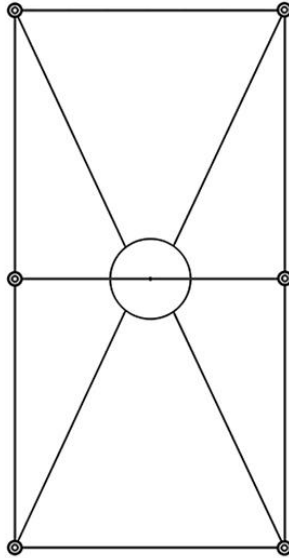

Dome F65

F65A11LRA02

Alessandro Di Prisco

Fixture type

Project name

Dimensions

Material

Aluminum, Iron

Color

 Black

Other colors available

Check online www.fabbian.us

Included accessories

7 arches, canopy with dimmable electronic driver

Weight Lamp

14.6 lbs