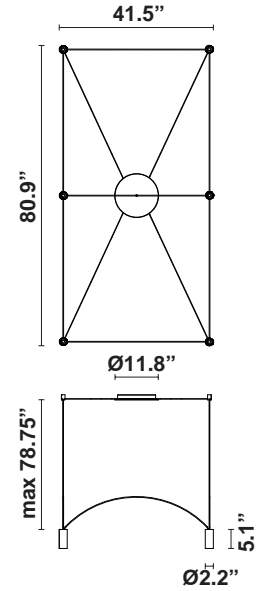

Dome F65

F65A11LRA02

Alessandro Di Prisco

Fixture type

Project name

Dimensions

Material

Aluminum, Iron

Color

 Black

Other colors available

Check online www.fabbian.us

Included accessories

7 arches, canopy with dimmable electronic driver

Weight Lamp

14.6 lbs

Description

6 Light modular pendant light system in black with 45-degree beam spreads.

Voltage

110V/277V

Dimmable

0-10V

Light source and Technical

Lamp type: LED

Wattage: 7W

Color temperature: 3000K

CRI: 90

Lumens: 5520