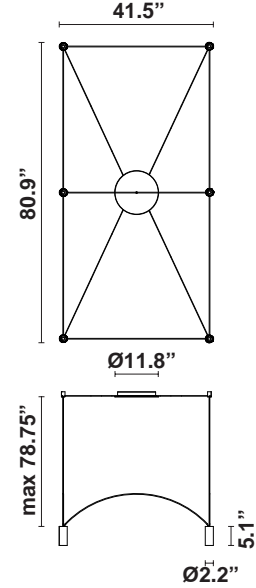

## Dimensions

## Weight Lamp

14.6 lbs

## Light source and Technical

**Lamp type:** LED

**Wattage:** 7W

**Color temperature:** 3000K

**CRI:** 90

**Lumens:** 5520