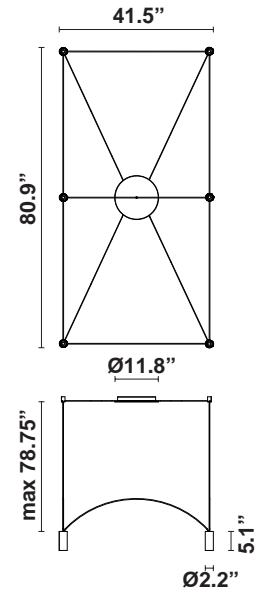

Dome F65

F65A11LRA12

Alessandro Di Prisco

Fixture type

Project name

Dimensions

Material

Aluminum, Iron

Color

 Gold

Other colors available

Check online www.fabbian.us

Included accessories

7 arches, canopy with dimmable electronic driver

Weight Lamp

14.6 lbs

Description

6 Light modular pendant light system in gold with 45-degree beam spreads.

Voltage	Dimmable
110V/277V	0-10V

Light source and Technical

Lamp type: LED
Wattage: 7W
Color temperature: 3000K
CRI: 90
Lumens: 5520