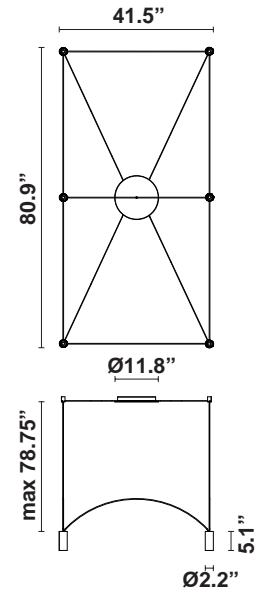

Dome F65

F65A11LRA12

Alessandro Di Prisco

Fixture type

Project name

Dimensions

Material

Aluminum, Iron

Color

 Gold

Other colors available

Check online www.fabbian.us

Included accessories

7 arches, canopy with dimmable electronic driver

Weight Lamp

14.6 lbs

Description

6 Light modular pendant light system in gold with 45-degree beam spreads.

| Voltage | Dimmable |
|-----------|----------|
| 110V/277V | 0-10V |

Light source and Technical

Lamp type: LED
Wattage: 7W
Color temperature: 3000K
CRI: 90
Lumens: 5520