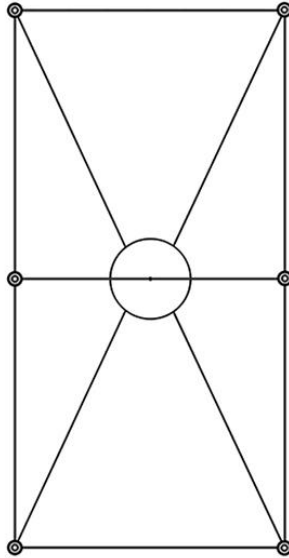

Dome F65

F65A11LRA12

Alessandro Di Prisco

Fixture type

Project name

Dimensions

Material

Aluminum, Iron

Color

 Gold

Other colors available

Check online www.fabbian.us

Included accessories

7 arches, canopy with dimmable electronic driver

Weight Lamp

14.6 lbs