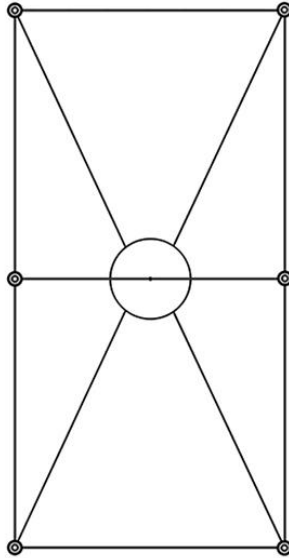

Dome F65

F65A11SRA02

Alessandro Di Prisco

Fixture type

Project name

Dimensions

Material

Aluminum, Iron

Color

 Black

Other colors available

Check online www.fabbian.us

Included accessories

7 arches, canopy with dimmable electronic driver

Weight Lamp

14.6 lbs