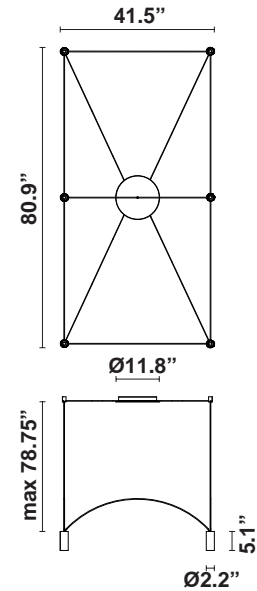

Dome F65

F65A11SRA02

Alessandro Di Prisco

Fixture type

Project name

Dimensions

Material

Aluminum, Iron

Color

 Black

Other colors available

Check online www.fabbian.us

Included accessories

7 arches, canopy with dimmable electronic driver

Weight Lamp

14.6 lbs

Description

6 Light modular pendant light system in black with 15-degree beam spreads.

Voltage

110V/277V

Dimmable

0-10V

Light source and Technical

Lamp type: LED

Wattage: 7W

Color temperature: 3000K

CRI: 90

Lumens: 5520