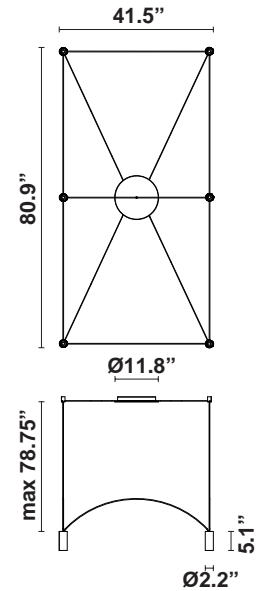

Dome F65

F65A11SRA12

Alessandro Di Prisco

Fixture type

Project name

Dimensions

Material

Aluminum, Iron

Color

 Gold

Other colors available

Check online www.fabbian.us

Included accessories

7 arches, canopy with dimmable electronic driver

Weight Lamp

14.6 lbs

Description

6 Light modular pendant light system in gold with 15-degree beam spreads.

Voltage

110V/277V

Dimmable

0-10V

Light source and Technical

Lamp type: LED

Wattage: 7W

Color temperature: 3000K

CRI: 90

Lumens: 5520