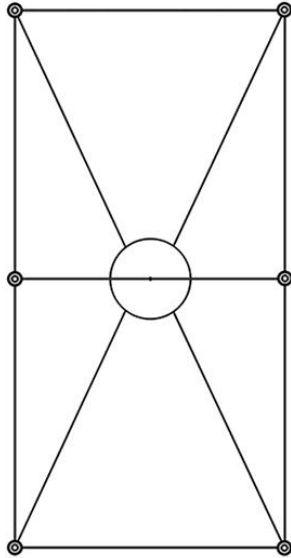

Dome F65

F65A11SRA12

Alessandro Di Prisco

Fixture type

Project name

Dimensions

Material

Aluminum, Iron

Color

 Gold

Other colors available

Check online www.fabbian.us

Included accessories

7 arches, canopy with dimmable electronic driver

Weight Lamp

14.6 lbs