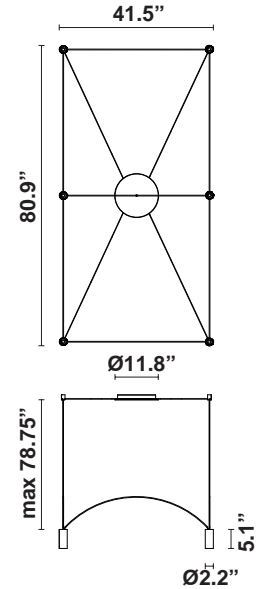

Dome F65

F65A12LRA02

Alessandro Di Prisco

Fixture type

Project name

Dimensions

Material

Aluminum, Iron

Color

 Black

Other colors available

Check online www.fabbian.us

Included accessories

7 arches, canopy with dimmable electronic driver

Weight Lamp

14.6 lbs

Description

6 Light modular pendant light system in black with 45-degree beam spreads.

Voltage

110V/277V

Dimmable

0-10V

Light source and Technical

Lamp type: LED

Wattage: 7W

Color temperature: 2700K

CRI: 90

Lumens: 5520