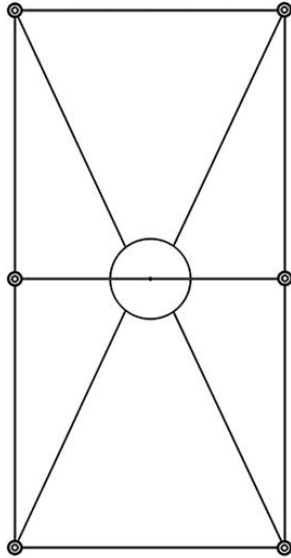

Dome F65

F65A12LRA02

Alessandro Di Prisco

Fixture type

Project name

Dimensions

Material

Aluminum, Iron

Color

 Black

Other colors available

Check online www.fabbian.us

Included accessories

7 arches, canopy with dimmable electronic driver

Weight Lamp

14.6 lbs