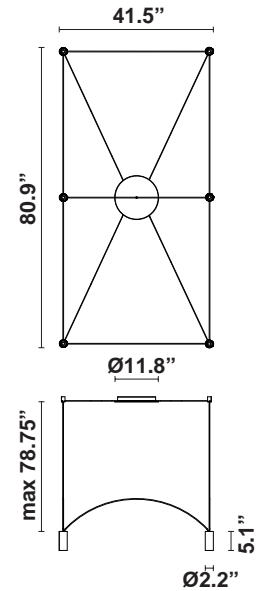

Dome F65

F65A12LRA02

Alessandro Di Prisco

Fixture type

Project name

Dimensions

Material

Aluminum, Iron

Color

 Black

Other colors available

Check online www.fabbian.us

Included accessories

7 arches, canopy with dimmable electronic driver

Weight Lamp

14.6 lbs

Description

6 Light modular pendant light system in black with 45-degree beam spreads.

Voltage

110V/277V

Dimmable

0-10V

Light source and Technical

Lamp type: LED

Wattage: 7W

Color temperature: 2700K

CRI: 90

Lumens: 5520