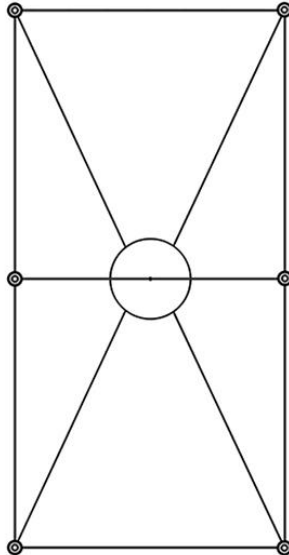

Dome F65

F65A12LRA02

Alessandro Di Prisco

Fixture type

Project name

Dimensions

Material

Aluminum, Iron

Color

 Black

Other colors available

Check online www.fabbian.us

Included accessories

7 arches, canopy with dimmable electronic driver

Weight Lamp

14.6 lbs