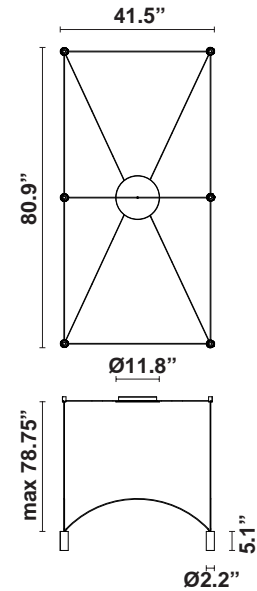

Dome F65

F65A12LRA12

Alessandro Di Prisco

Fixture type

Project name

Dimensions

Material

Aluminum, Iron

Color

 Gold

Other colors available

Check online www.fabbian.us

Included accessories

7 arches, canopy with dimmable electronic driver

Weight Lamp

14.6 lbs

Description

6 Light modular pendant light system in gold with 45-degree beam spreads.

Voltage

110V/277V

Dimmable

0-10V

Light source and Technical

Lamp type: LED

Wattage: 7W

Color temperature: 2700K

CRI: 90

Lumens: 5520