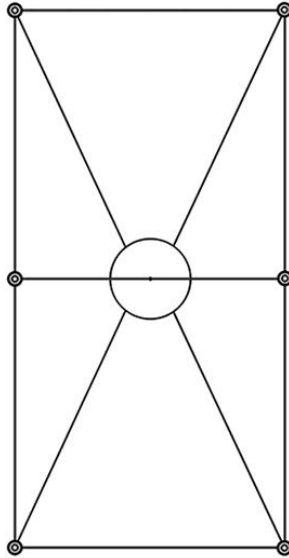

Dome F65

F65A12LRA12

Alessandro Di Prisco

Fixture type

Project name

Dimensions

Material

Aluminum, Iron

Color

 Gold

Other colors available

Check online www.fabbian.us

Included accessories

7 arches, canopy with dimmable electronic driver

Weight Lamp

14.6 lbs