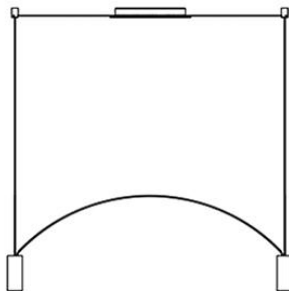

Dome F65

F65A12LRA12

Alessandro Di Prisco

Fixture type

Project name

Dimensions

Material

Aluminum, Iron

Color

 Gold

Other colors available

Check online www.fabbian.us

Included accessories

7 arches, canopy with dimmable electronic driver

Weight Lamp

14.6 lbs