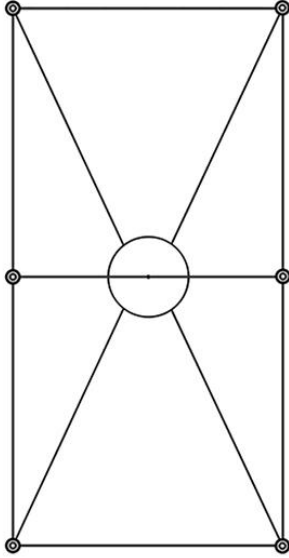

Dome F65

F65A12SRA02

Alessandro Di Prisco

Fixture type

Project name

Dimensions

Material

Aluminum, Iron

Color

 Black

Other colors available

Check online www.fabbian.us

Included accessories

7 arches, canopy with dimmable electronic driver

Weight Lamp

14.6 lbs