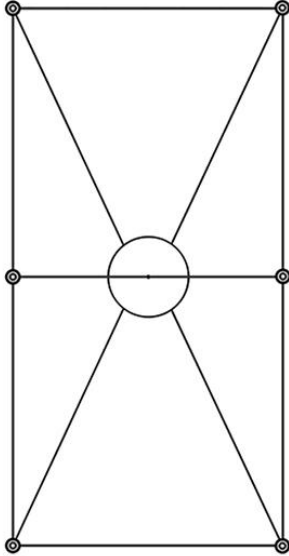

Dome F65

F65A12SRA02

Alessandro Di Prisco

Fixture type

Project name

Dimensions

Material

Aluminum, Iron

Color

 Black

Other colors available

Check online www.fabbian.us

Included accessories

7 arches, canopy with dimmable electronic driver

Weight Lamp

14.6 lbs