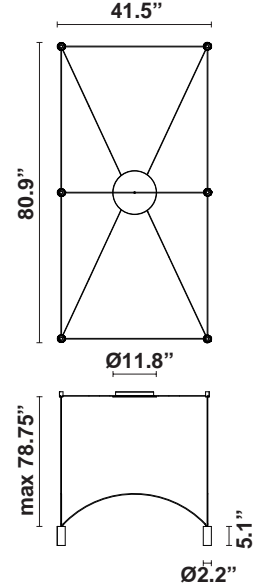

Dome F65

F65A12SRA02

Alessandro Di Prisco

Fixture type

Project name

Dimensions

Material

Aluminum, Iron

Color

 Black

Other colors available

Check online www.fabbian.us

Included accessories

7 arches, canopy with dimmable electronic driver

Weight Lamp

14.6 lbs

Description

6 Light modular pendant light system in black with 15-degree beam spreads.

Voltage

110V/277V

Dimmable

0-10V

Light source and Technical

Lamp type: LED

Wattage: 7W

Color temperature: 2700K

CRI: 90

Lumens: 5520