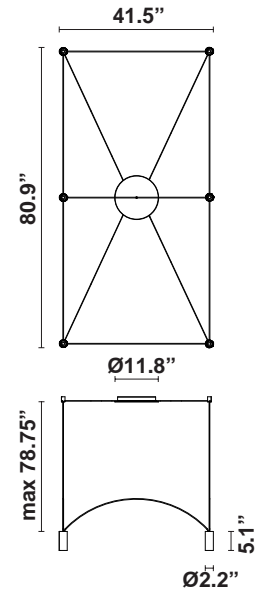

Dome F65

F65A12SRA12

Alessandro Di Prisco

Fixture type

Project name

Dimensions

Material

Aluminum, Iron

Color

 Gold

Other colors available

Check online www.fabbian.us

Included accessories

7 arches, canopy with dimmable electronic driver

Weight Lamp

14.6 lbs

Description

6 Light modular pendant light system in gold with 15-degree beam spreads.

Voltage

110V/277V

Dimmable

0-10V

Light source and Technical

Lamp type: LED

Wattage: 7W

Color temperature: 2700K

CRI: 90

Lumens: 5520