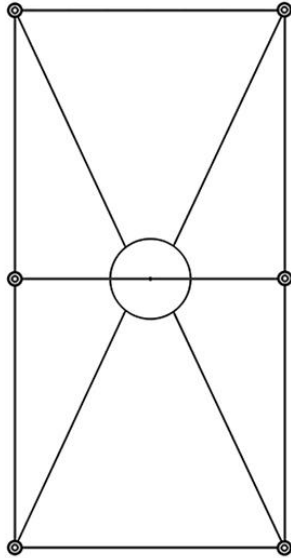

Dome F65

F65A12SRA12

Alessandro Di Prisco

Fixture type

Project name

Dimensions

Material

Aluminum, Iron

Color

 Gold

Other colors available

Check online www.fabbian.us

Included accessories

7 arches, canopy with dimmable electronic driver

Weight Lamp

14.6 lbs