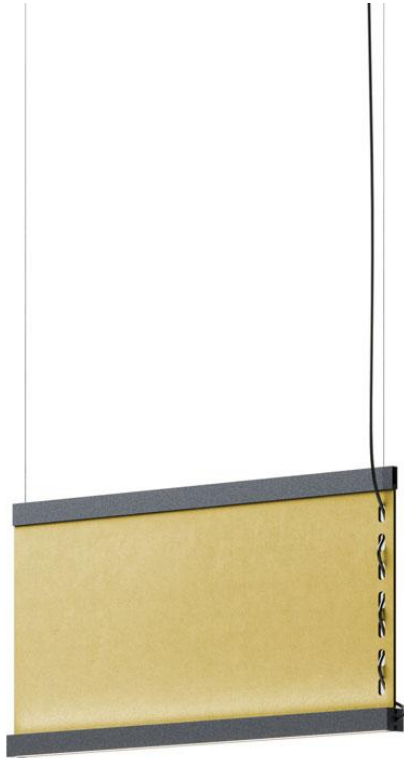

Etnia F68

F68A11A36

Minelli Fossati design studio

Fixture type

Project name

Dimensions

Material

Recycled PET, Fabric, Aluminium, PMMA

Color

 Mustard

Other colors available

Check online www.fabbian.us

Included accessories

LED, Dimmable electronic driver

Weight Lamp

9.95 lbs

Description

Linear pendant for direct and indirect illumination with Recycled PET fabric panels with sound-absorbing properties. Black anodized aluminum structure with PMMA diffusers.

Dimmable

0-10V

Light source and Technical

Lamp type: LED

Wattage: 40W Up / 40W Down

Color temperature: 3000K

CRI: 90+

Lumens: 3690 Up / 4480 Down