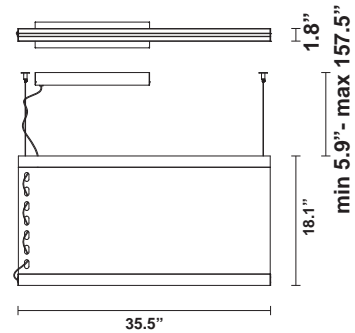

Etnia F68

F68A11A36

Minelli Fossati design studio

Fixture type

Project name

Dimensions

Material

Recycled PET, Fabric, Aluminium, PMMA

Lamp type: LED

Wattage: 40W Up / 40W Down

Color temperature: 3000K

CRI: 90+

Lumens: 3690 Up / 4480 Down