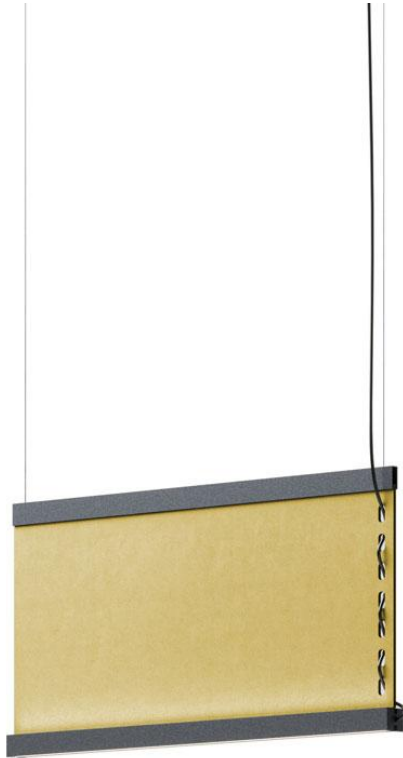

Etnia F68

F68A11A36

Minelli Fossati design studio

Fixture type

Project name

Dimensions

Material

Recycled PET, Fabric, Aluminium, PMMA

Color

 Mustard

Other colors available

Check online www.fabbian.us

Included accessories

LED, Dimmable electronic driver

Weight Lamp

9.95 lbs

Description

Linear pendant for direct and indirect illumination with Recycled PET fabric panels with sound-absorbing properties. Black anodized aluminum structure with PMMA diffusers.

Dimmable

0-10V

Light source and Technical

Lamp type: LED

Wattage: 40W Up / 40W Down

Color temperature: 3000K

CRI: 90+

Lumens: 3690 Up / 4480 Down