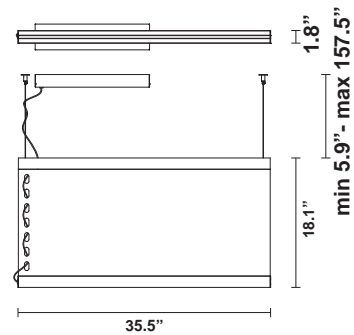

Etnia F68

F68A11A36

Minelli Fossati design studio

Fixture type

Project name

Dimensions

Material

Recycled PET, Fabric, Aluminium, PMMA