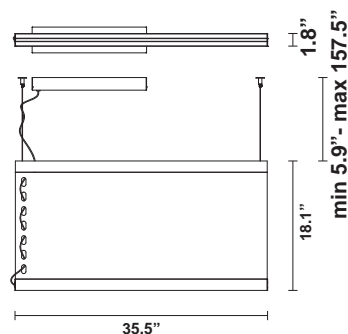

Etnia F68

F68A11A43

Minelli Fossati design studio

Fixture type
Project name

Dimensions

Material

Recycled PET, Fabric, Aluminium, PMMA

Color