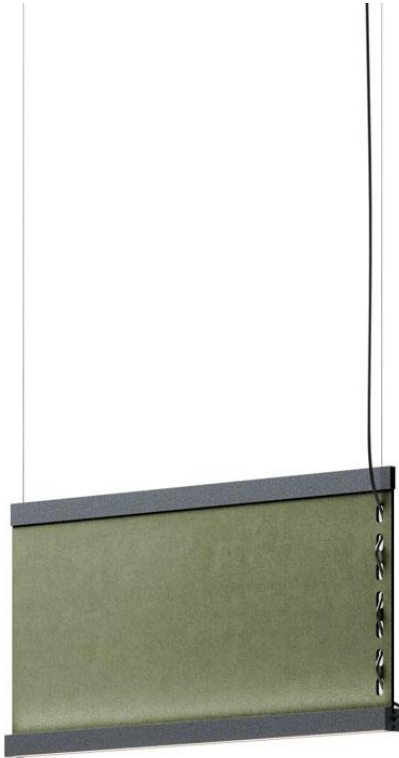

Etnia F68

F68A11A43

Minelli Fossati design studio

Fixture type
Project name

Dimensions

Material

Recycled PET, Fabric, Aluminium, PMMA

Color

 Reseda Green

Other colors available

Check online www.fabbian.us

Included accessories

LED, Dimmable electronic driver

Weight Lamp

9.95 lbs

Description

Linear pendant for direct and indirect illumination with Recycled PET fabric panels with sound-absorbing properties. Black anodized aluminum structure with PMMA diffusers.

Dimmable

0-10V

Light source and Technical

Lamp type: LED

Wattage: 40W Up / 40W Down

Color temperature: 3000K

CRI: 90+

Lumens: 3690 Up / 4480 Down