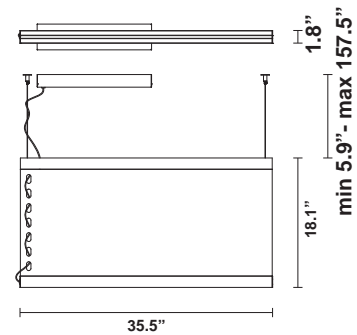

Etnia F68

F68A11A43

Minelli Fossati design studio

Fixture type
Project name

Dimensions

Material

Recycled PET, Fabric, Aluminium, PMMA

Color