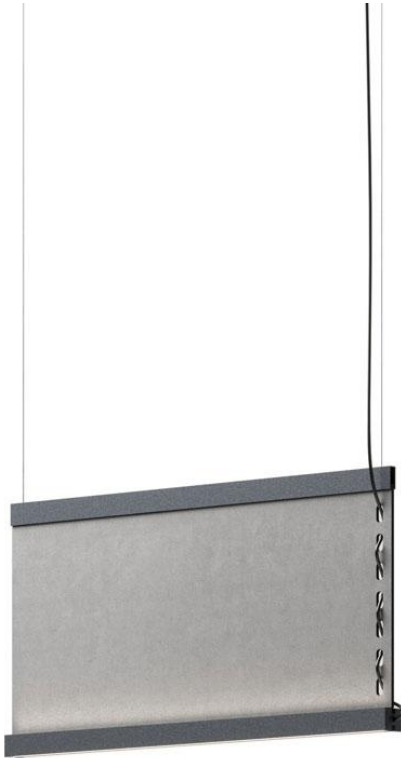

Etnia F68

**F68A11A75**

Minelli Fossati design studio

Fixture type

Project name

## Dimensions