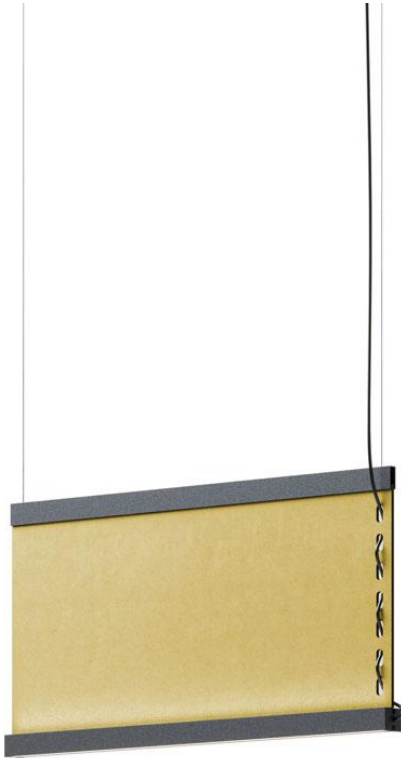

Etnia F68

F68A12A36

Minelli Fossati design studio

Fixture type

Project name

Dimensions

Material

Recycled PET, Fabric, Aluminium, PMMA

Color

 Mustard

Other colors available

Check online www.fabbian.us

Included accessories

LED, Dimmable electronic driver

Weight Lamp

9.95 lbs

Description

Linear pendant for direct and indirect illumination with Recycled PET fabric panels with sound-absorbing properties. Black anodized aluminum structure with PMMA diffusers.

Dimmable

0-10V

Light source and Technical