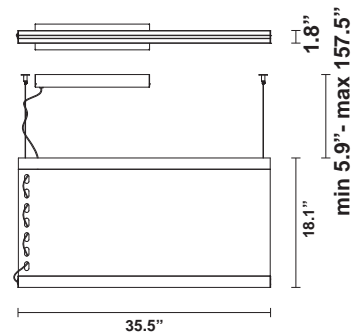

Etnia F68

F68A12A36

Minelli Fossati design studio

Fixture type

Project name

Dimensions

Material

Recycled PET, Fabric, Aluminium, PMMA