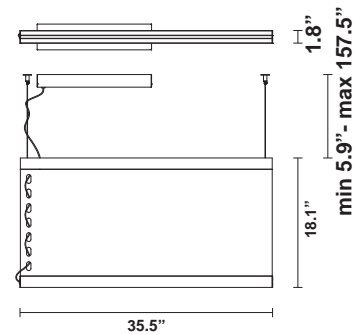

Etnia F68

F68A12A36

Minelli Fossati design studio

Fixture type

Project name

Dimensions

Material

Recycled PET, Fabric, Aluminium, PMMA