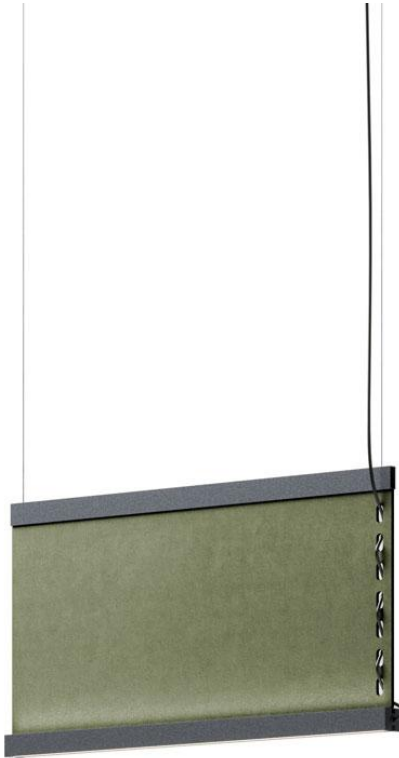

Etnia F68

F68A12A43

Minelli Fossati design studio

Fixture type
Project name

Dimensions

Material

Recycled PET, Fabric, Aluminium, PMMA

Color

 Reseda Green

Other colors available

Check online www.fabbian.us

Included accessories

LED, Dimmable electronic driver

Weight Lamp

9.95 lbs

Description

Linear pendant for direct and indirect illumination with Recycled PET fabric panels with sound-absorbing properties. Black anodized aluminum structure with PMMA diffusers.

Dimmable

0-10V

Light source and Technical

Lamp type: LED

Wattage: 40W Up / 40W Down

Color temperature: 2700K

CRI: 90+

Lumens: 3690 Up / 4480 Down