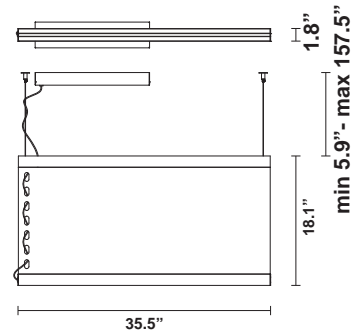

Etnia F68

F68A12A43

Minelli Fossati design studio

Fixture type
Project name

Dimensions

Material

Recycled PET, Fabric, Aluminium, PMMA

Color

Lamp type: LED

Wattage: 40W Up / 40W Down

Color temperature: 2700K

CRI: 90+

Lumens: 3690 Up / 4480 Down