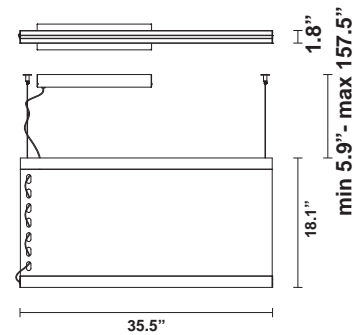

Etnia F68

F68A12A43

Minelli Fossati design studio

Fixture type
Project name

Dimensions

Material

Recycled PET, Fabric, Aluminium, PMMA

Color