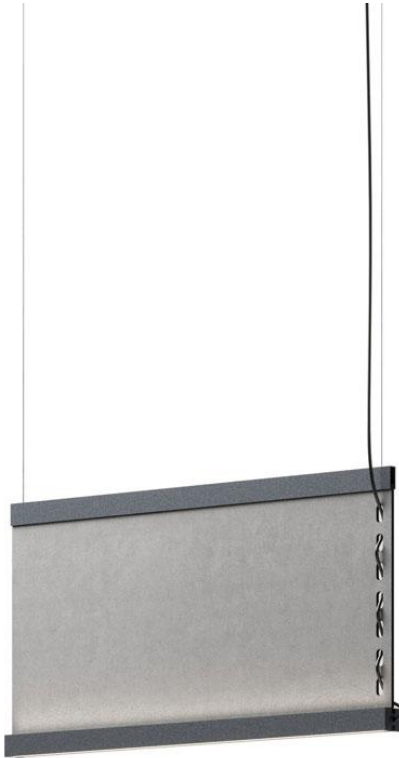

Etnia F68

F68A12A75

Minelli Fossati design studio

Fixture type

Project name

Dimensions

Material

Recycled PET, Fabric, Aluminium, PMMA

Color

 Light Grey

Other colors available

Check online www.fabbian.us

Included accessories

LED, Dimmable electronic driver

Weight Lamp

9.95 lbs

Description

Linear pendant for direct and indirect illumination with Recycled PET fabric panels with sound-absorbing properties. Black anodized aluminum structure with PMMA diffusers.

Dimmable

0-10V

Light source and Technical

Lamp type: LED

Wattage: 40W Up / 40W Down

Color temperature: 2700K

CRI: 90+

Lumens: 3690 Up / 4480 Down