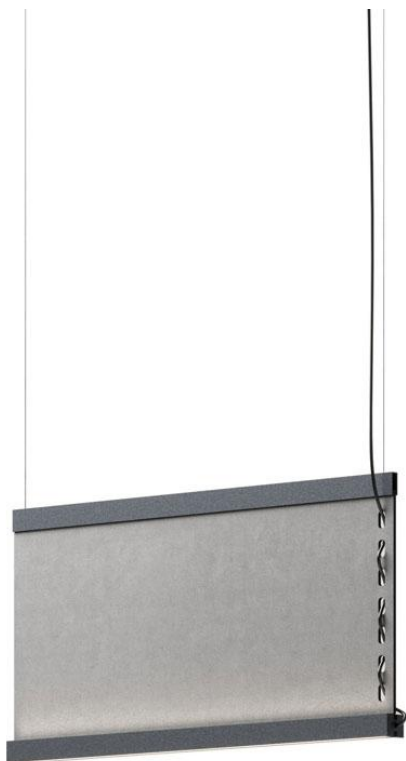

Etnia F68

**F68A12A75**

Minelli Fossati design studio

Fixture type

Project name

## Dimensions