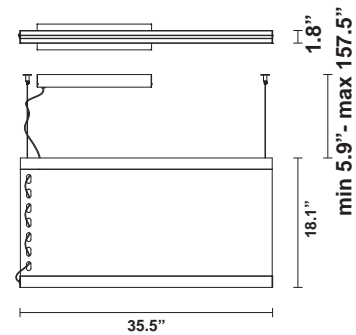

Etnia F68

F68A12A75

Minelli Fossati design studio

Fixture type

Project name

Dimensions

Material

Recycled PET, Fabric, Aluminium, PMMA