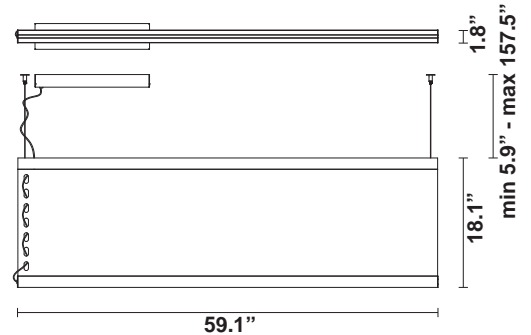

Etnia F68

F68A61A43

Minelli Fossati design studio

Fixture type

Project name

Dimensions

Material

Recycled PET, Fabric, Aluminium, PMMA

Lamp type: LED

Wattage: 65W Up / 65W Down

Color temperature: 3000K

CRI: 90+

Lumens: 6150 Up / 7460 Down