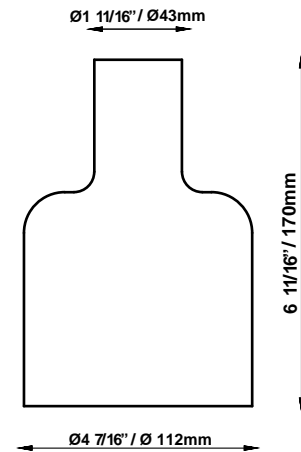

XY&Z F63
F63V0100
Gensler

Fixture type
Project name

Description

Hand blown internal glass component for XY&Z pendant. Clear glass with slick (smooth) texture.

Specs

DRY

Dimensions

Material